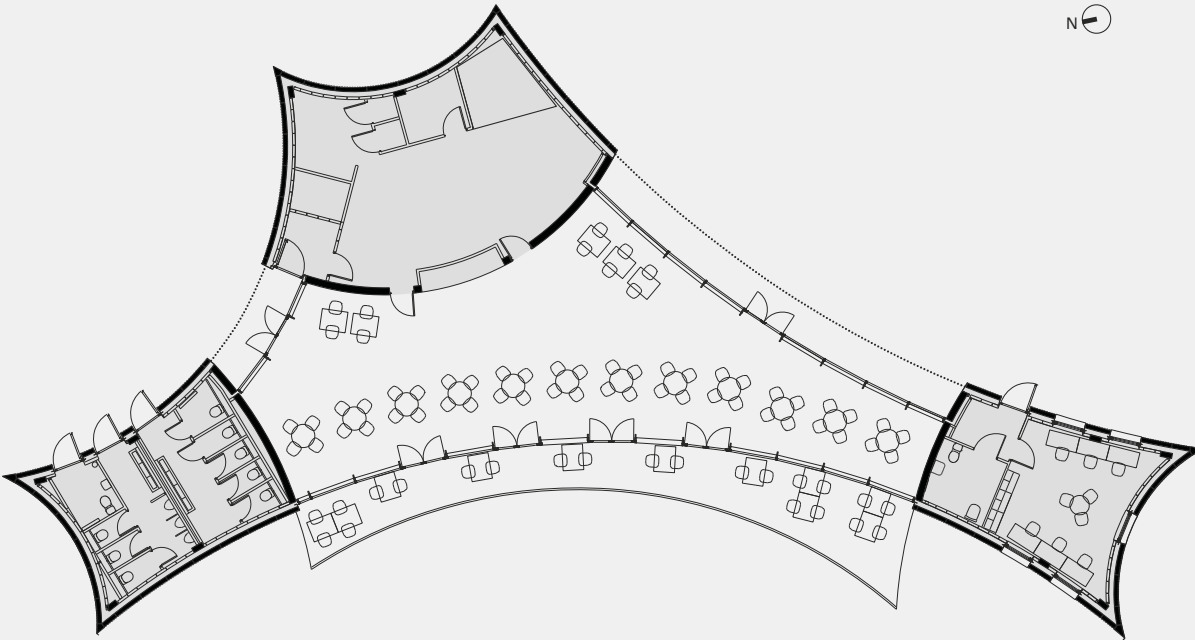

### Status

Complete

The pavilion accommodates a park office, public WC's and a cafe overlooking the adjacent boating lake. The building's form results from a series of intersecting arcs of white brickwork that relate to the boating lake, playing fields and children's playground respectively. The pavilion is part of a larger masterplan for the park by Kinnear Landscape Architects.